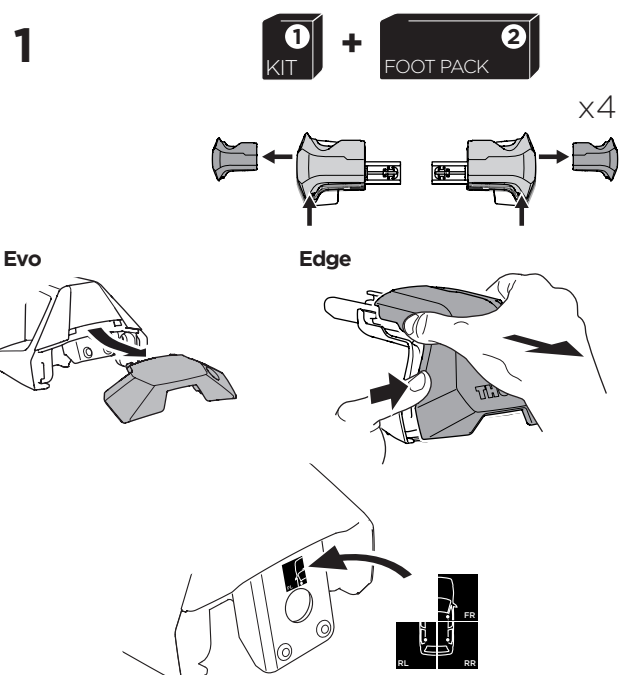

1

Kit 145377

LAND ROVER Range Rover Sport (L461), 5-dr SUV, 22-

ISO 11154-E

Bring your life
thule.com

THULE WingBar Evo	THULE WingBar Edge	THULE WingBar	THULE SquareBar Evo	Evo X (scale)	Edge X (scale)
LAND ROVER Range Rover Sport (L461), 5-dr SUV, 22-				56,5	B
THULE ProBar Evo	THULE SlideBar Evo				X (mm/inch)
LAND ROVER Range Rover Sport (L461), 5-dr SUV, 22-				1216 mm / 47 7/8"	

THULE WingBar Evo	THULE WingBar Edge	THULE WingBar	THULE SquareBar Evo	Evo Y (scale)	Edge Y (scale)
LAND ROVER Range Rover Sport (L461), 5-dr SUV, 22-				54	G
THULE ProBar Evo	THULE SlideBar Evo				Y (mm/inch)
LAND ROVER Range Rover Sport (L461), 5-dr SUV, 22-				1191 mm / 46 7/8"	

	W (mm/inch)	Z (mm/inch)
LAND ROVER Range Rover Sport (L461), 5-dr SUV, 22-	725 mm / 28 1/2"	350 mm / 13 3/4"