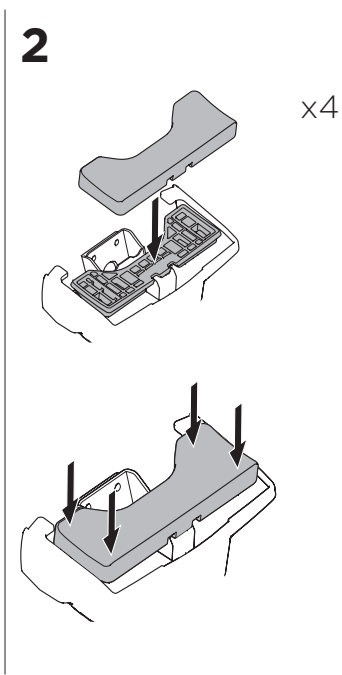

1

Kit 145377

LAND ROVER Range Rover Sport (L461), 5-dr SUV, 22-

ISO 11154-E

Bring your life
thule.com

THULE WingBar Evo	THULE WingBar Edge	THULE WingBar	THULE SquareBar Evo	Evo X (scale)	Edge X (scale)
LAND ROVER Range Rover Sport (L461), 5-dr SUV, 22-				56,5	B
THULE ProBar Evo	THULE SlideBar Evo				X (mm/inch)
LAND ROVER Range Rover Sport (L461), 5-dr SUV, 22-				1216 mm / 47 7/8"	

THULE WingBar Evo	THULE WingBar Edge	THULE WingBar	THULE SquareBar Evo	Evo Y (scale)	Edge Y (scale)
LAND ROVER Range Rover Sport (L461), 5-dr SUV, 22-				54	G
THULE ProBar Evo	THULE SlideBar Evo				Y (mm/inch)
LAND ROVER Range Rover Sport (L461), 5-dr SUV, 22-				1191 mm / 46 7/8"	

	W (mm/inch)	Z (mm/inch)
LAND ROVER Range Rover Sport (L461), 5-dr SUV, 22-	725 mm / 28 1/2"	350 mm / 13 3/4"