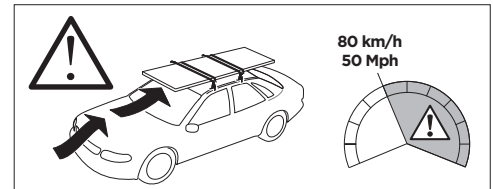

1

Kit 145377

LAND ROVER Range Rover Sport (L461), 5-dr SUV, 22-

ISO 11154-E

Bring your life
thule.com

THULE WingBar Evo	THULE WingBar Edge	THULE WingBar	THULE SquareBar Evo	Evo X (scale)	Edge X (scale)
LAND ROVER Range Rover Sport (L461), 5-dr SUV, 22-				56,5	B
THULE ProBar Evo	THULE SlideBar Evo				X (mm/inch)
LAND ROVER Range Rover Sport (L461), 5-dr SUV, 22-				1216 mm / 47 7/8"	

THULE WingBar Evo	THULE WingBar Edge	THULE WingBar	THULE SquareBar Evo	Evo Y (scale)	Edge Y (scale)
LAND ROVER Range Rover Sport (L461), 5-dr SUV, 22-				54	G
THULE ProBar Evo	THULE SlideBar Evo				Y (mm/inch)
LAND ROVER Range Rover Sport (L461), 5-dr SUV, 22-				1191 mm / 46 7/8"	

	W (mm/inch)	Z (mm/inch)
LAND ROVER Range Rover Sport (L461), 5-dr SUV, 22-	725 mm / 28 1/2"	350 mm / 13 3/4"