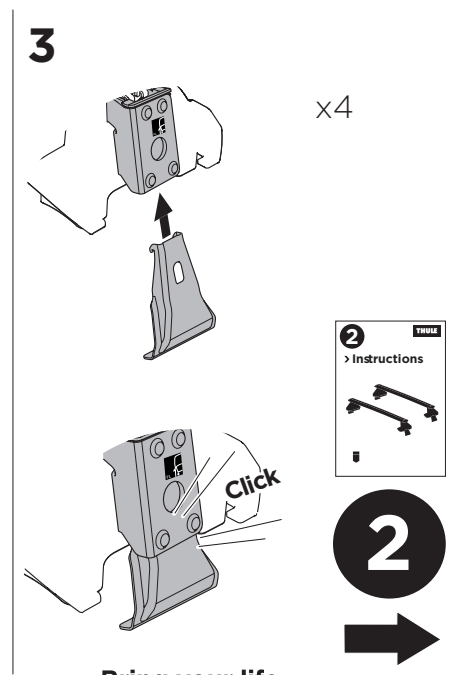

1

Kit 145377

LAND ROVER Range Rover Sport (L461), 5-dr SUV, 22-

ISO 11154-E

Bring your life
thule.com

THULE WingBar Evo	THULE WingBar Edge	THULE WingBar	THULE SquareBar Evo	Evo X (scale)	Edge X (scale)
LAND ROVER Range Rover Sport (L461), 5-dr SUV, 22-				56,5	B
THULE ProBar Evo	THULE SlideBar Evo				X (mm/inch)
LAND ROVER Range Rover Sport (L461), 5-dr SUV, 22-				1216 mm / 47 7/8"	

THULE WingBar Evo	THULE WingBar Edge	THULE WingBar	THULE SquareBar Evo	Evo Y (scale)	Edge Y (scale)
LAND ROVER Range Rover Sport (L461), 5-dr SUV, 22-				54	G
THULE ProBar Evo	THULE SlideBar Evo				Y (mm/inch)
LAND ROVER Range Rover Sport (L461), 5-dr SUV, 22-				1191 mm / 46 7/8"	

	W (mm/inch)	Z (mm/inch)
LAND ROVER Range Rover Sport (L461), 5-dr SUV, 22-	725 mm / 28 1/2"	350 mm / 13 3/4"