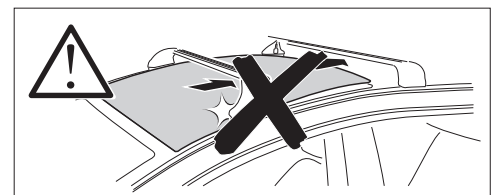

1

Kit 145377

LAND ROVER Range Rover Sport (L461), 5-dr SUV, 22-

ISO 11154-E

Bring your life
thule.com

THULE WingBar Evo	THULE WingBar Edge	THULE WingBar	THULE SquareBar Evo	Evo X (scale)	Edge X (scale)
LAND ROVER Range Rover Sport (L461), 5-dr SUV, 22-				56,5	B
THULE ProBar Evo	THULE SlideBar Evo				X (mm/inch)
LAND ROVER Range Rover Sport (L461), 5-dr SUV, 22-				1216 mm / 47 7/8"	

THULE WingBar Evo	THULE WingBar Edge	THULE WingBar	THULE SquareBar Evo	Evo Y (scale)	Edge Y (scale)
LAND ROVER Range Rover Sport (L461), 5-dr SUV, 22-				54	G
THULE ProBar Evo	THULE SlideBar Evo				Y (mm/inch)
LAND ROVER Range Rover Sport (L461), 5-dr SUV, 22-				1191 mm / 46 7/8"	

	W (mm/inch)	Z (mm/inch)
LAND ROVER Range Rover Sport (L461), 5-dr SUV, 22-	725 mm / 28 1/2"	350 mm / 13 3/4"