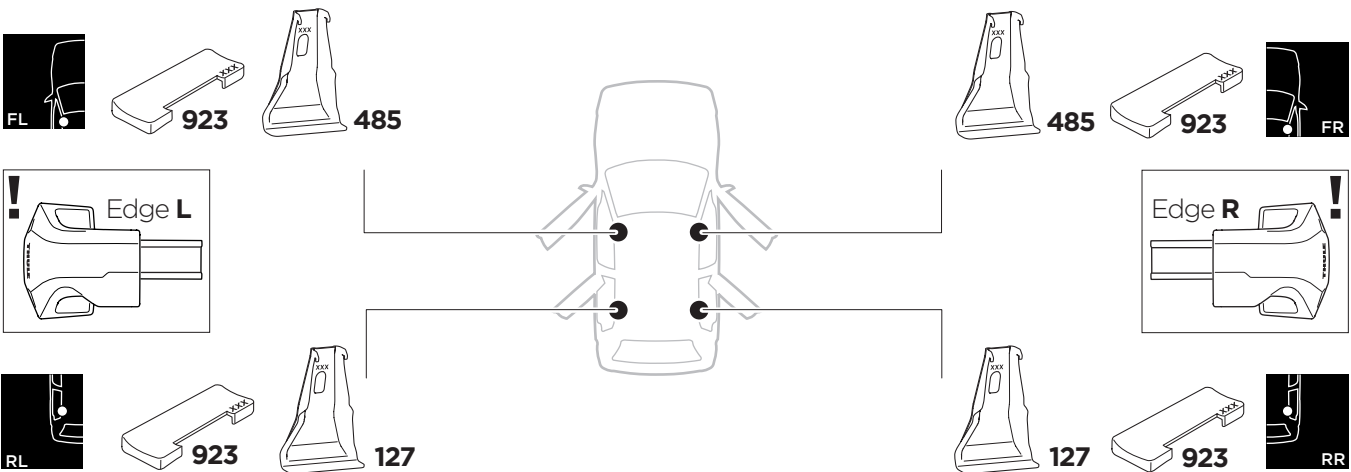

1

Kit 145377

LAND ROVER Range Rover Sport (L461), 5-dr SUV, 22-

ISO 11154-E

Bring your life
thule.com

THULE WingBar Evo	THULE WingBar Edge	THULE WingBar	THULE SquareBar Evo	Evo X (scale)	Edge X (scale)
LAND ROVER Range Rover Sport (L461), 5-dr SUV, 22-				56,5	B
THULE ProBar Evo	THULE SlideBar Evo				X (mm/inch)
LAND ROVER Range Rover Sport (L461), 5-dr SUV, 22-				1216 mm / 47 7/8"	

THULE WingBar Evo	THULE WingBar Edge	THULE WingBar	THULE SquareBar Evo	Evo Y (scale)	Edge Y (scale)
LAND ROVER Range Rover Sport (L461), 5-dr SUV, 22-				54	G
THULE ProBar Evo	THULE SlideBar Evo				Y (mm/inch)
LAND ROVER Range Rover Sport (L461), 5-dr SUV, 22-				1191 mm / 46 7/8"	

	W (mm/inch)	Z (mm/inch)
LAND ROVER Range Rover Sport (L461), 5-dr SUV, 22-	725 mm / 28 1/2"	350 mm / 13 3/4"