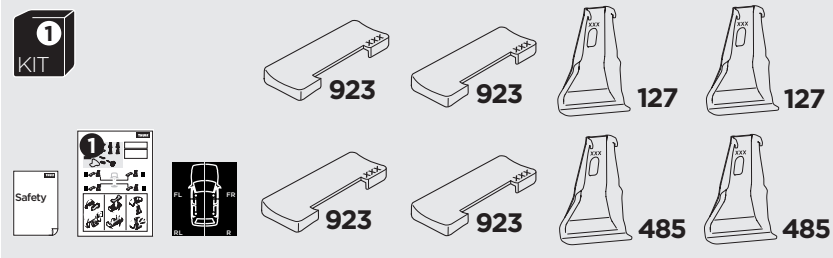

1

Kit 145377

LAND ROVER Range Rover Sport (L461), 5-dr SUV, 22-

ISO 11154-E

Bring your life
thule.com

THULE WingBar Evo	THULE WingBar Edge	THULE WingBar	THULE SquareBar Evo	Evo X (scale)	Edge X (scale)
LAND ROVER Range Rover Sport (L461), 5-dr SUV, 22-				56,5	B
THULE ProBar Evo	THULE SlideBar Evo				X (mm/inch)
LAND ROVER Range Rover Sport (L461), 5-dr SUV, 22-				1216 mm / 47 7/8"	

THULE WingBar Evo	THULE WingBar Edge	THULE WingBar	THULE SquareBar Evo	Evo Y (scale)	Edge Y (scale)
LAND ROVER Range Rover Sport (L461), 5-dr SUV, 22-				54	G
THULE ProBar Evo	THULE SlideBar Evo				Y (mm/inch)
LAND ROVER Range Rover Sport (L461), 5-dr SUV, 22-				1191 mm / 46 7/8"	

	W (mm/inch)	Z (mm/inch)
LAND ROVER Range Rover Sport (L461), 5-dr SUV, 22-	725 mm / 28 1/2"	350 mm / 13 3/4"