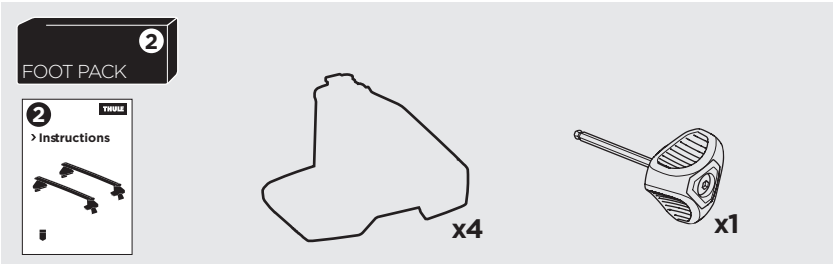

1

Kit 145377

LAND ROVER Range Rover Sport (L461), 5-dr SUV, 22-

ISO 11154-E

Bring your life
thule.com

THULE WingBar Evo	THULE WingBar Edge	THULE WingBar	THULE SquareBar Evo	Evo X (scale)	Edge X (scale)
LAND ROVER Range Rover Sport (L461), 5-dr SUV, 22-				56,5	B
THULE ProBar Evo	THULE SlideBar Evo				X (mm/inch)
LAND ROVER Range Rover Sport (L461), 5-dr SUV, 22-				1216 mm / 47 7/8"	

THULE WingBar Evo	THULE WingBar Edge	THULE WingBar	THULE SquareBar Evo	Evo Y (scale)	Edge Y (scale)
LAND ROVER Range Rover Sport (L461), 5-dr SUV, 22-				54	G
THULE ProBar Evo	THULE SlideBar Evo				Y (mm/inch)
LAND ROVER Range Rover Sport (L461), 5-dr SUV, 22-				1191 mm / 46 7/8"	

	W (mm/inch)	Z (mm/inch)
LAND ROVER Range Rover Sport (L461), 5-dr SUV, 22-	725 mm / 28 1/2"	350 mm / 13 3/4"